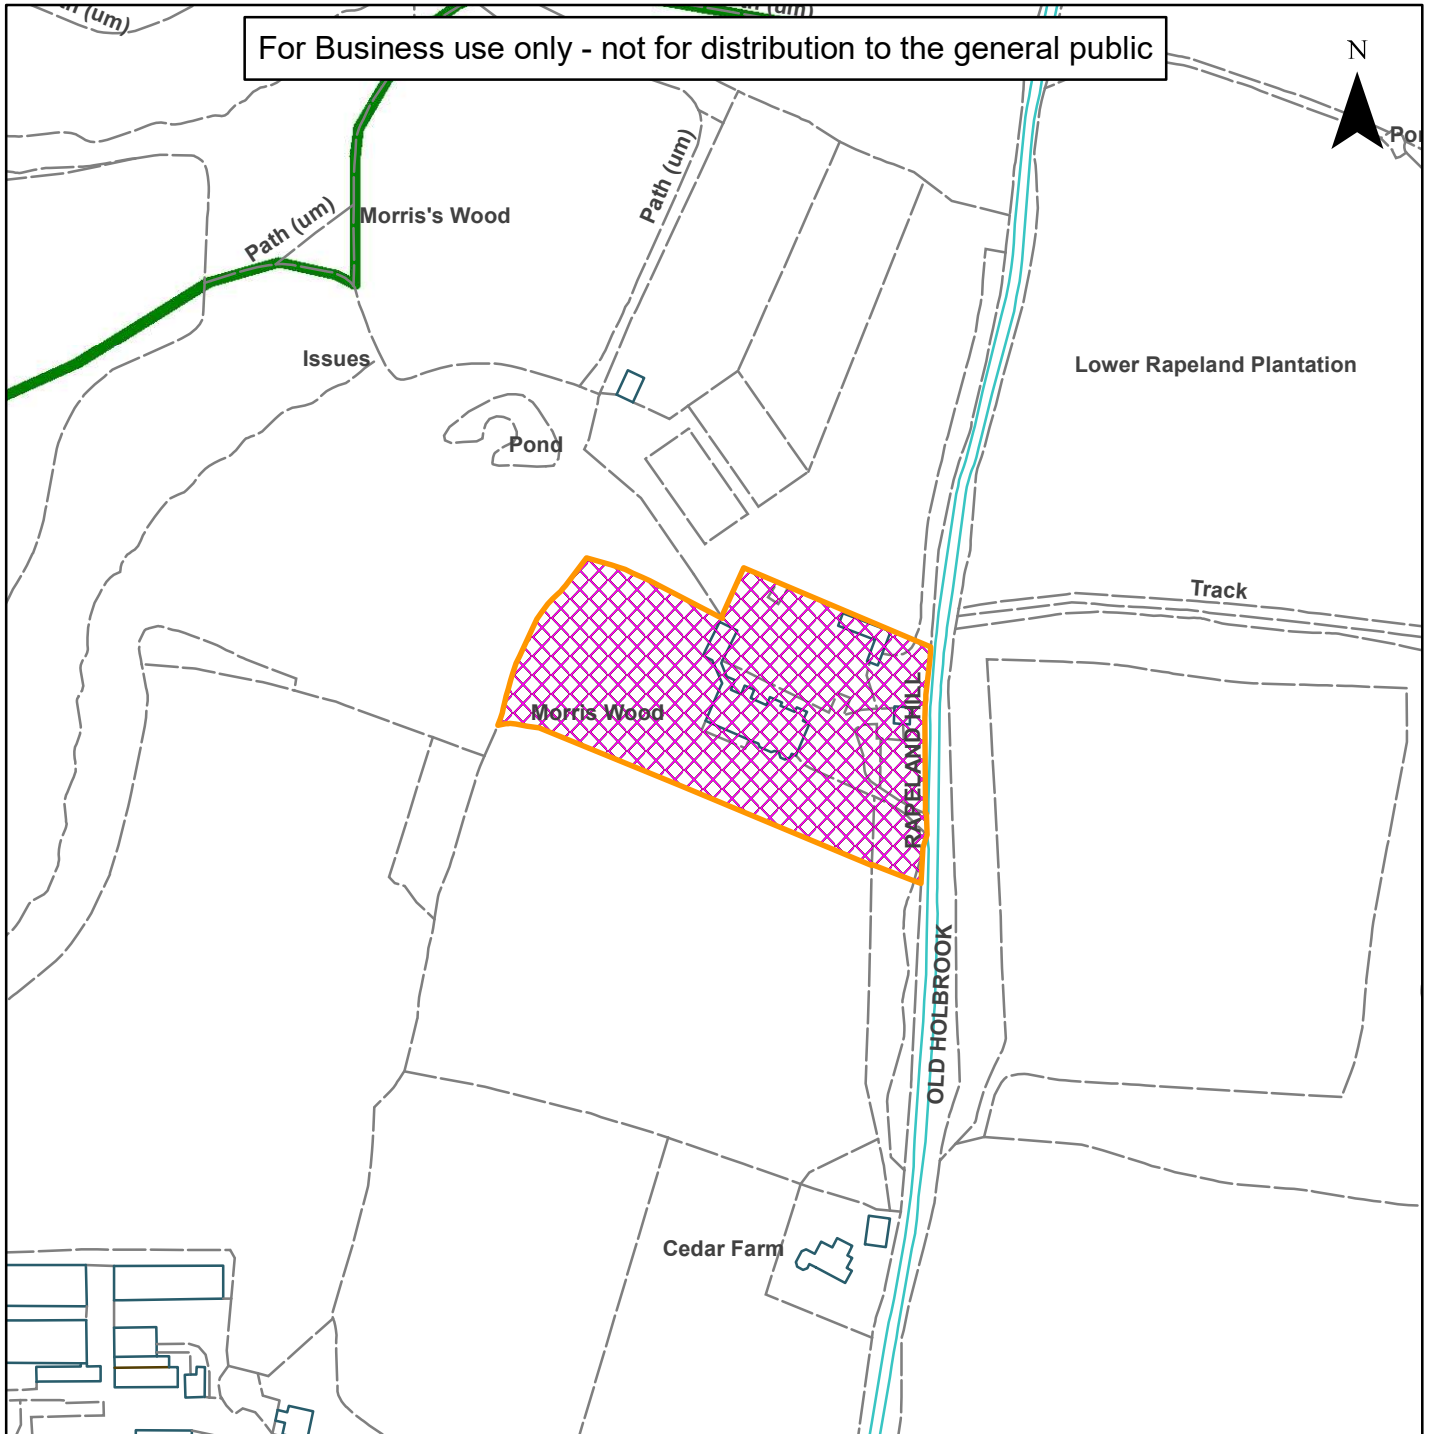

08) DC/23/0354

Horsham District Council

Morriswood, Old Holbrook, Horsham, West Sussex, RH12 4TW

For Business use only - not for distribution to the general public

Scale: 1:2,500

Reproduced by permission of Ordnance Survey map on behalf of HMSO. © Crown copyright and database rights (2019). Ordnance Survey Licence.100023865